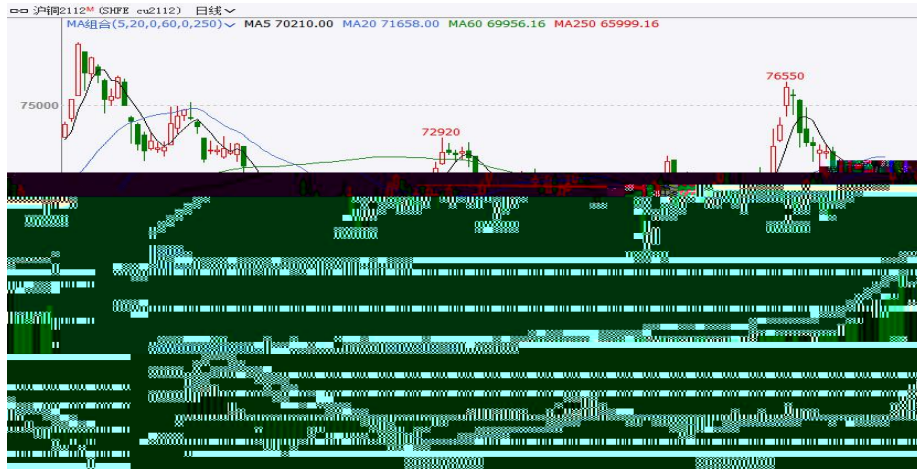

屈亚娟

 : 15091598320

 a a @caf .c

.caf .c

WIND

WIND

WIND

WIND

WIND

WIND

WIND

WIND

0

307

0519-85185598

3