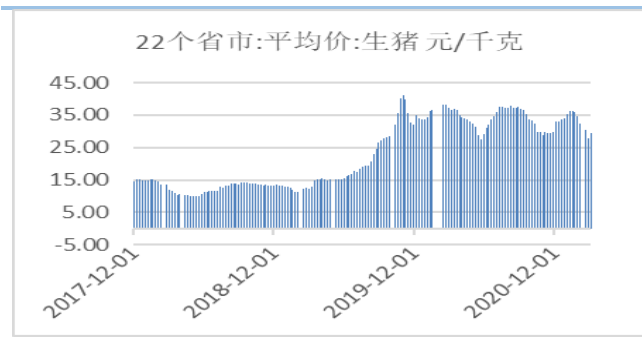

0

刻琳

" -

2

"" - -

月份/体重	15公斤以下	16-50公斤	51-80公斤	81-100公斤	100公斤以上
1月	23.36%	23.28%	20.02%	18.52%	14.82%
2月	21.53%	21.34%	21.26%	18.85%	17.02%
增减	-1.83%	-1.94%	1.25%	0.32%	2.20%

" " - " - "

" " " " " " - " - "