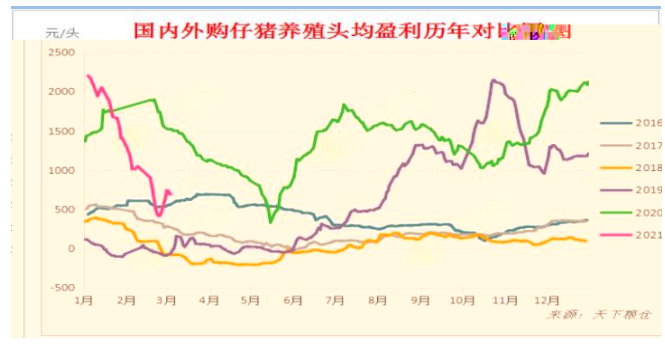

0

刻琳

" -

2

"" - -

月份/体重	15公斤以下	16-50公斤	51-80公斤	81-100公斤	100公斤以上
1月	23.36%	23.28%	20.02%	18.52%	14.82%
2月	21.53%	21.34%	21.26%	18.85%	17.02%
增减	-1.83%	-1.94%	1.25%	0.32%	2.20%

" " - " - "

" " " " " " - " - "