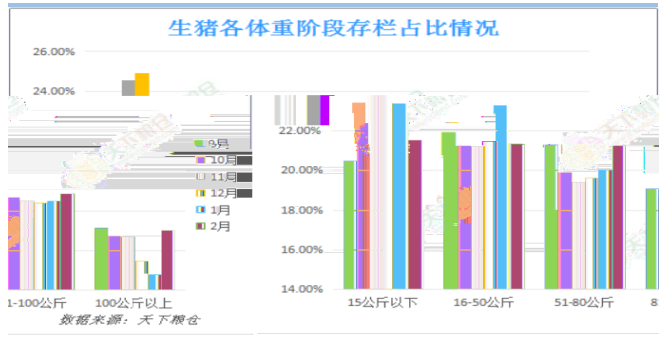

0

刻琳

" -

2

"" - -

月份/体重	15公斤以下	16-50公斤	51-80公斤	81-100公斤	100公斤以上
1月	23.36%	23.28%	20.02%	18.52%	14.82%
2月	21.53%	21.34%	21.26%	18.85%	17.02%
增减	-1.83%	-1.94%	1.25%	0.32%	2.20%

" " - " - "

" " " " " " - " - "