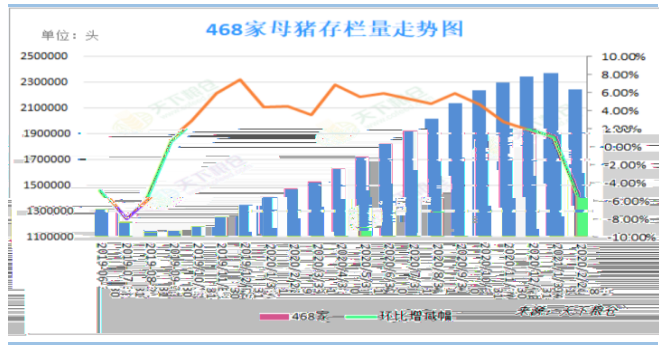

0

刻琳

" -

2

"" - -

月份/体重	15公斤以下	16-50公斤	51-80公斤	81-100公斤	100公斤以上
1月	23.36%	23.28%	20.02%	18.52%	14.82%
2月	21.53%	21.34%	21.26%	18.85%	17.02%
增减	-1.83%	-1.94%	1.25%	0.32%	2.20%

" " - " - "

" " " " " " - " - "