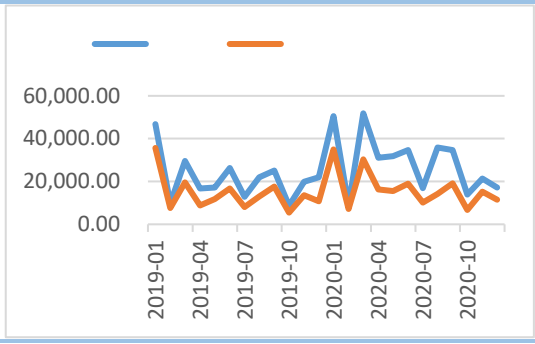

2021

QDLP QFLP

QDLP

2

1 31

51

5

PPI					
12	2020	12	(M2)	218.68	
10.1%	0.6		1.4	2020	
	34.86		9.19	2020	
284.83	13.3%	2020	12	1.26	
1.21	1.43	2020		19.63	
2.82			7.87		1.92
	5.95	12			
		2020			
12					
			M2		GDP

人

		2020	12			2020	
GDP	6.5%		6.2%		4.9%		
3%			2.6%		2.1%	2020	GDP
1015986			2.3%	2.2%	2020		101.6
			100	2000		10	
2012	50	2020	100	20			10
		2020	12		7.3%	7%	7%
2020			2.8%	2.4%	2020	1-12	
			2.9%	3%	1-11	2.6%	
	1%	1-11	0.2%		12		
2.32%		2020	12		4.6%	5.4%	
5%					4.4%		
					4.6%		