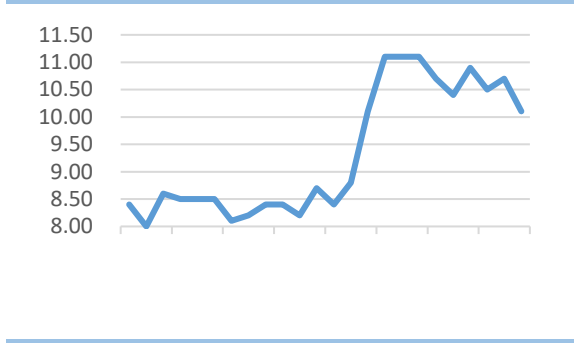

2021

QDLP QFLP

QDLP

2

1 31

51

5

PPI					
12	2020	12	(M2)	218.68	
10.1%	0.6		1.4	2020	
	34.86		9.19	2020	
284.83	13.3%	2020	12	1.26	
1.21	1.43	2020		19.63	
2.82			7.87		1.92
	5.95	12			
		2020			
12					
			M2		GDP

人

		2020	12			2020	
GDP	6.5%		6.2%		4.9%		
3%			2.6%		2.1%	2020	GDP
1015986			2.3%	2.2%	2020		101.6
			100	2000		10	
2012	50	2020	100	20			10
		2020	12		7.3%	7%	7%
2020			2.8%	2.4%	2020	1-12	
			2.9%	3%	1-11	2.6%	
	1%	1-11	0.2%		12		
2.32%		2020	12		4.6%	5.4%	
5%					4.4%		
					4.6%		