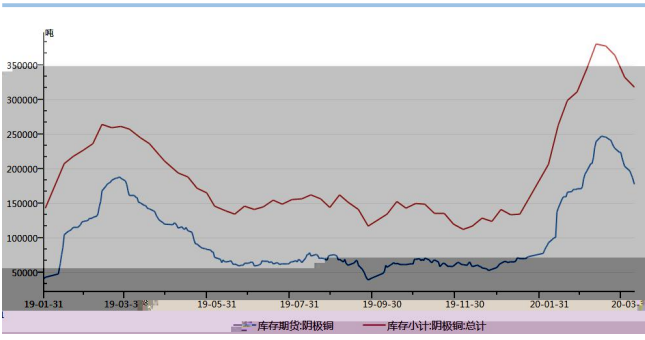

屈亚娟

 : 15091598320

 @

WIND

WIND

WIND

WIND

WIND