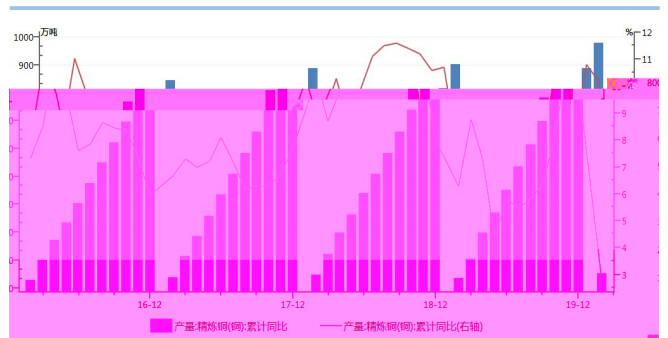

屈亚娟

 : 15091598320

 @

WIND

WIND

WIND

WIND

WIND