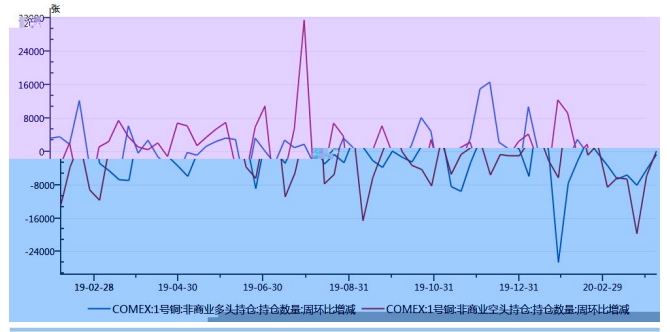

屈亚娟

 : 15091598320

 @

WIND

WIND

WIND

WIND

WIND