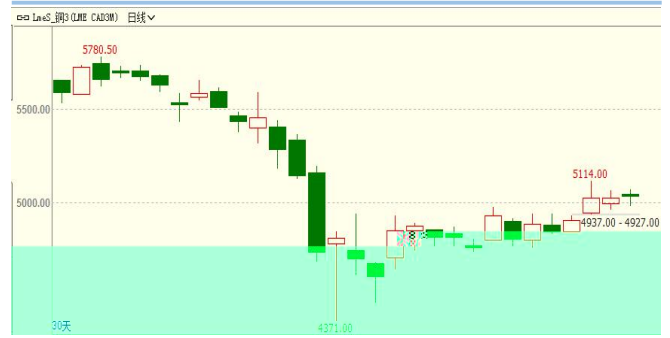

屈亚娟

 : 15091598320

 @

WIND

WIND

WIND

WIND

WIND