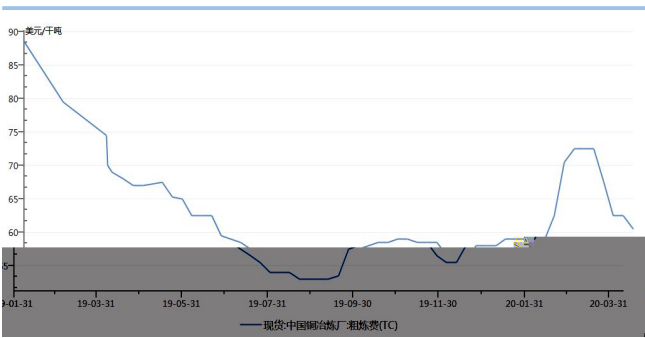

屈亚娟

 : 15091598320

 @

WIND

WIND

WIND

WIND

WIND