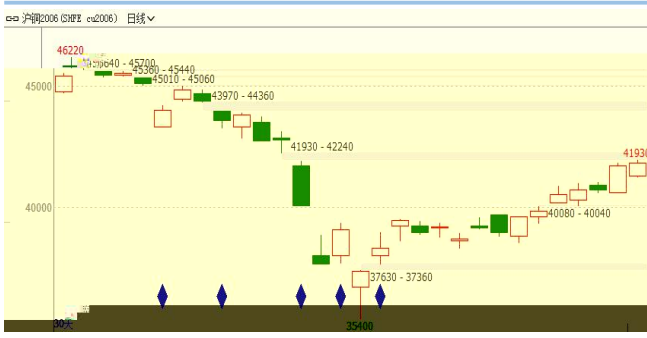

屈亚娟

 : 15091598320

 @

WIND

WIND

WIND

WIND

WIND