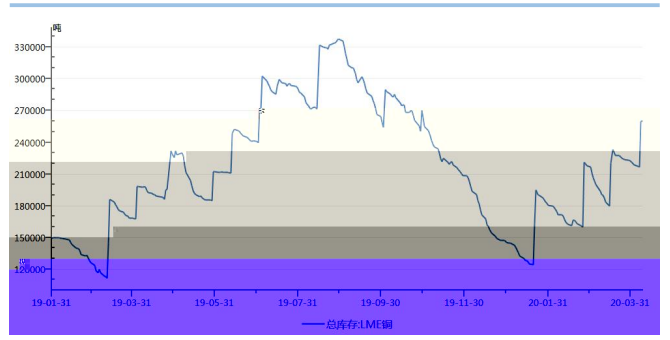

屈亚娟

 : 15091598320

 @

WIND

WIND

WIND

WIND

WIND