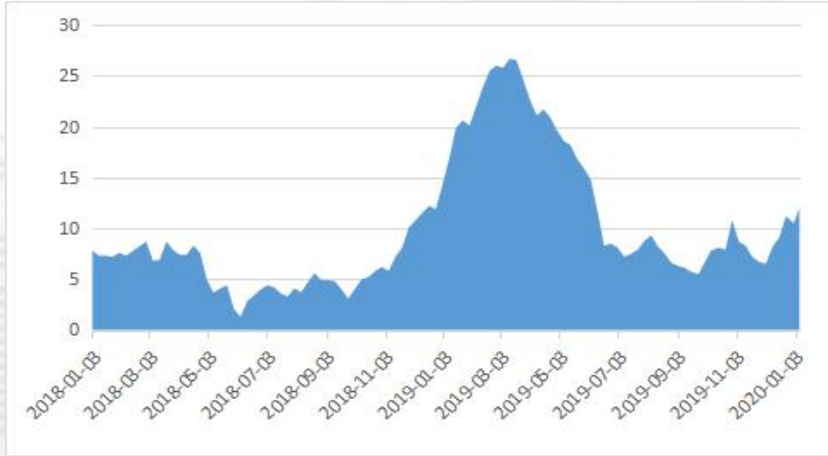

K

7566

wind

wind

wind

wind

wind

wind