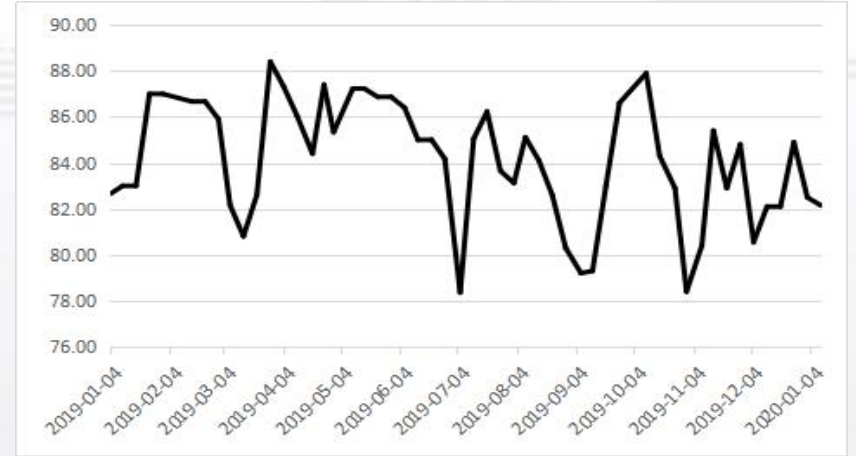

K

7566

wind

wind

wind

wind

wind

wind