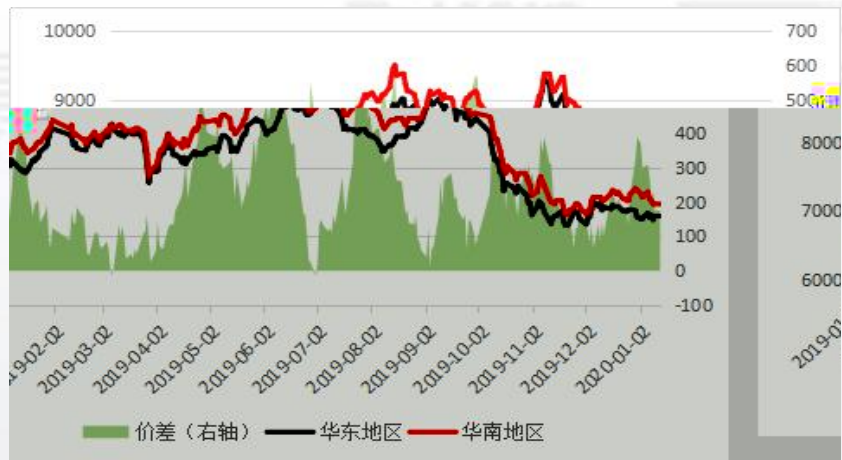

K

7566

wind

wind

wind

wind

wind

wind